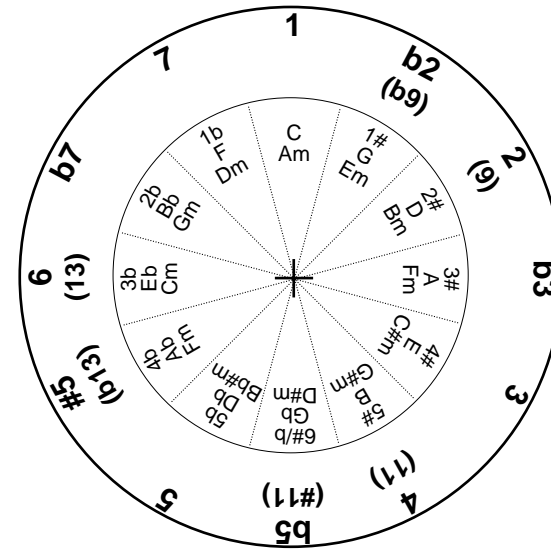

Just Chords

Chord Clock

Just Chords

Scale Clock